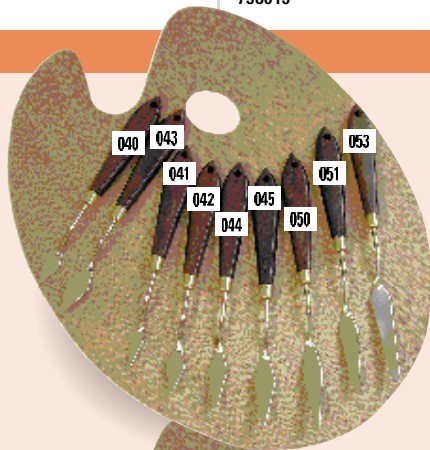

Palettes & Knives

New Generation RGM Palette Knives

This amazing new range of extra large palette knives is ideal for the artist working on a large scale in oils or acrylics. They come with solid wooden handles and steel blades.

Palette Knives
£9.95

Palette Knives
£9.95

Painting Knives

Polished stainless steel blades with brass ferrules and hardwood handles. Available in 21 different shapes.

Ordering
When ordering use **730** + the individual knife code eg. **730004**.

All knives code (see note) **£3.70**

SAVE 10%
ON 12+ MIXED PALETTE KNIVES

Disposable Palette Pads

652521 50 leaves 24 x 32cm **£9.95**
652522 50 leaves 29 x 42cm **£18.65**

Wooden Palette

845502 20 x 30cm **£4.75**
845500 25 x 30cm **£5.25**
845503 30 x 40cm **£6.95**
845501 40 x 50cm **£9.50**