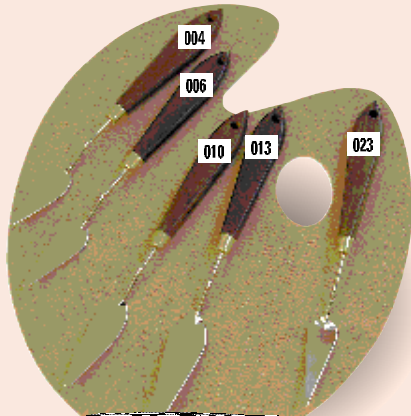

Palettes & Knives

New Generation RGM Palette Knives

This amazing new range of extra large palette knives is ideal for the artist working on a large scale in oils or acrylics. They come with solid wooden handles and steel blades.

Palette Knives
£9.95

Palette Knives
£9.95

Painting Knives

Polished stainless steel blades with brass ferrules and hardwood handles. Available in 21 different shapes.

Ordering
When ordering use **730** + the individual knife code eg. **730004**.

All knives code (see note) **£3.70**

SAVE 10%
ON 12+ MIXED PALETTE KNIVES

Disposable Palette Pads

652521 50 leaves 24 x 32cm **£9.95**
652522 50 leaves 29 x 42cm **£18.65**

Wooden Palette

845502 20 x 30cm **£4.75**
845500 25 x 30cm **£5.25**
845503 30 x 40cm **£6.95**
845501 40 x 50cm **£9.50**