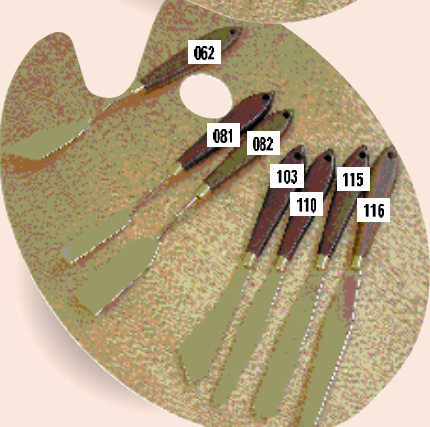

Palettes & Knives

New Generation RGM Palette Knives

This amazing new range of extra large palette knives is ideal for the artist working on a large scale in oils or acrylics. They come with solid wooden handles and steel blades.

Palette Knives
£9.95

Palette Knives
£9.95

Painting Knives

Polished stainless steel blades with brass ferrules and hardwood handles. Available in 21 different shapes.

Ordering
When ordering use **730** + the individual knife code eg. **730004**.

All knives code (see note) **£3.70**

SAVE 10%
ON 12+ MIXED PALETTE KNIVES

Disposable Palette Pads

652521 50 leaves 24 x 32cm **£9.95**
652522 50 leaves 29 x 42cm **£18.65**

Wooden Palette

845502 20 x 30cm **£4.75**
845500 25 x 30cm **£5.25**
845503 30 x 40cm **£6.95**
845501 40 x 50cm **£9.50**