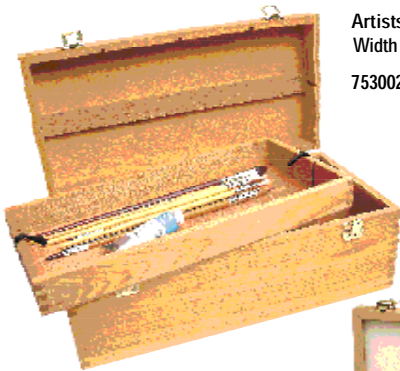

ArtBin Storage Boxes

Designed for art and craft materials, these boxes are well known for their quality and durability.

Easy view 1
Length 45cm, Width 24cm, Height 32cm.

752014

£48.95

Essential Three Tray
Length 51cm, Width 26cm, Height 24cm.

752012

£33.75

Essential Two Tray
Length 36cm, Width 20cm, Height 18cm.

752011

£15.20

Wooden Boxes

Artists box
Width 40cm, Depth 20cm, Height 15cm.

753002 40 x 20 x 15cm **£29.95**

Wooden pastel box with 4 pull-out trays
Length 36cm, Width 26.4cm, Height 14cm.

753004

£45.95

3-drawer wooden chest
Length 40cm, Width 29.5cm,
Height 8.2cm.

753003

£26.95

Paper Storage Boxes

This range of plastic storage boxes is ideal for storing paper and art materials. The A4 and A5 are ideal for storing reams of paper or even finished art work and are 5.5cm deep. The 12 x 12 is ideal for storing scrap booking paper and other craft materials and is 2.5cm deep. The A6 is ideal for storing cards.