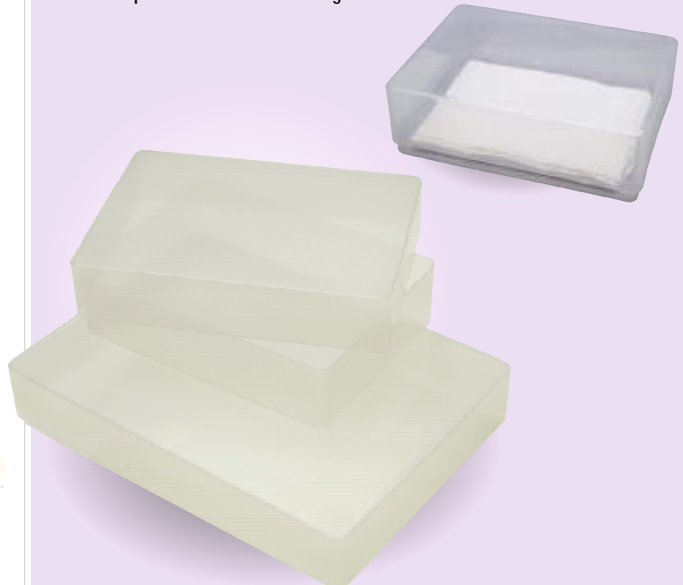

ArtBin Storage Boxes

Designed for art and craft materials, these boxes are well known for their quality and durability.

Easy view 1
Length 45cm, Width 24cm, Height 32cm.

752014

£48.95

Essential Three Tray
Length 51cm, Width 26cm, Height 24cm.

Wooden pastel box with 4 pull-out trays
Length 36cm, Width 26.4cm, Height 14cm.

753004

£45.95

3-drawer wooden chest
Length 40cm, Width 29.5cm,
Height 8.2cm.

753003

£26.95

Paper Storage Boxes

This range of plastic storage boxes is ideal for storing paper and art materials. The A4 and A5 are ideal for storing reams of paper or even finished art work and are 5.5cm deep. The 12 x 12 is ideal for storing scrap booking paper and other craft materials and is 2.5cm deep. The A6 is ideal for storing cards.